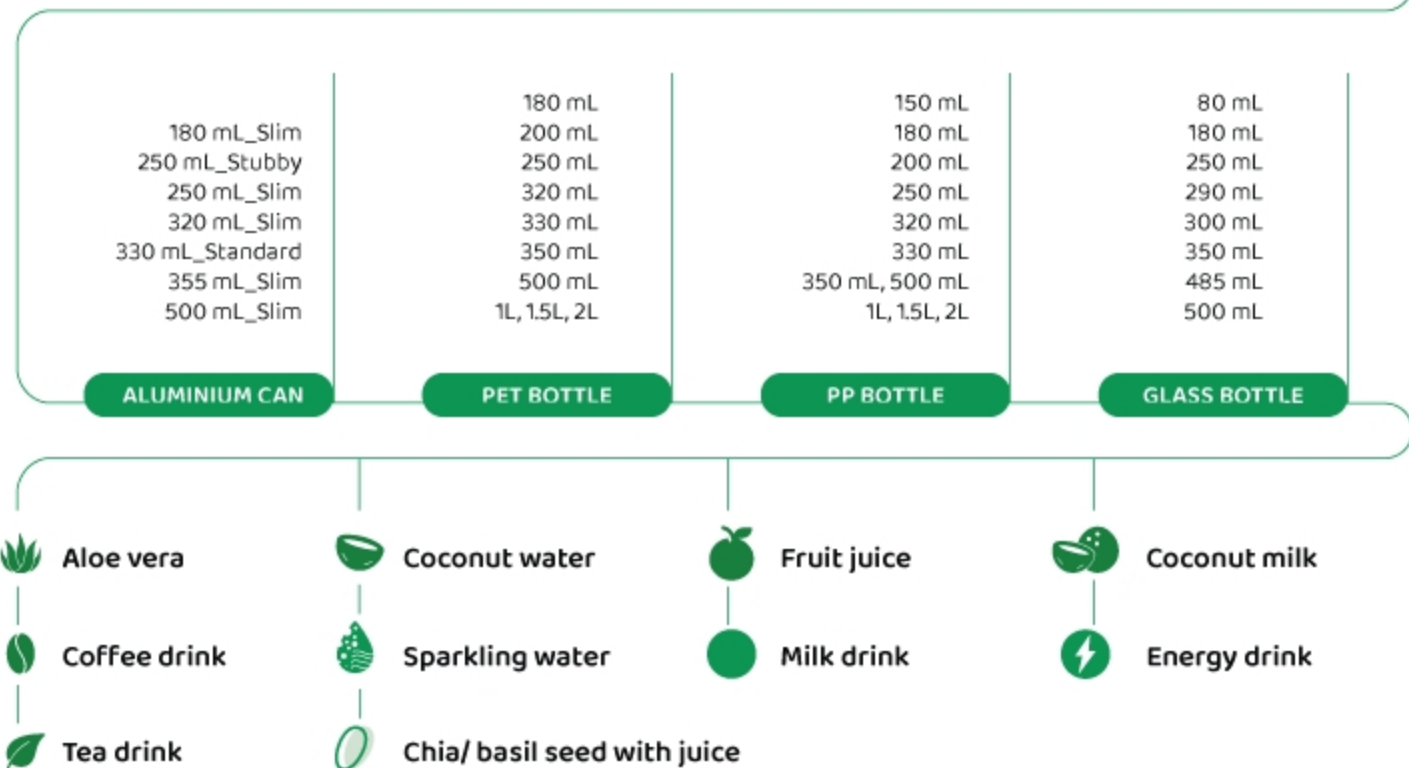

PRIVATE LABEL

We meet all your details demands

Brand development → Production → Labeling → Packaging